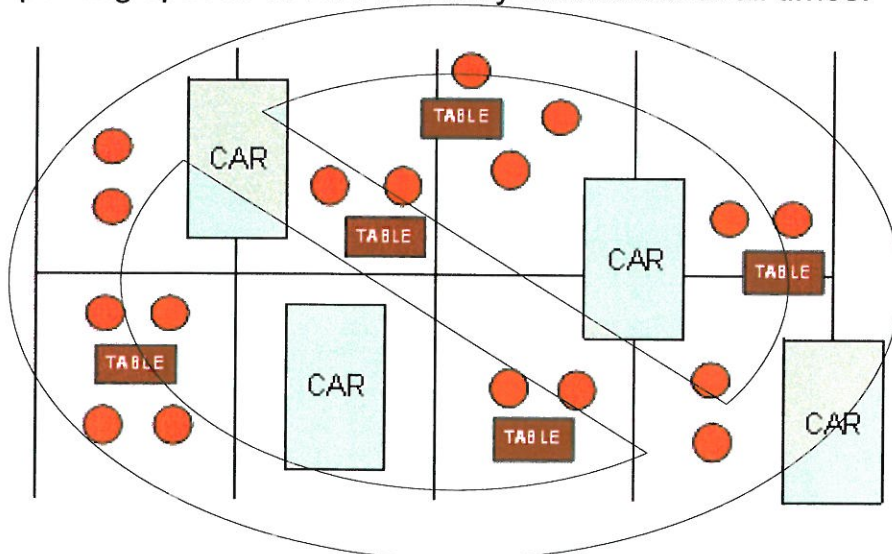

Tailgating Rules & Regulations

Tailgating is permitted in PNC Arena parking lots; however, it is limited to the area directly in front or behind your vehicle. Empty spaces may not be used for the purpose of tailgating or playing games, nor may patrons reserve additional spaces for themselves or others, only one stall per vehicle is allowed. If you need more room for tailgating or will be tailgating with a group, the Carter-Finley grass lots are your best option.

Correct Tailgate Set-up

To properly set up for tailgate, please keep all tables, chairs, coolers, grills, etc. within the parking stall. You may not take up extra stalls.

Incorrect Tailgate Set-up

Tables, chairs, coolers, games, and other items should not block other parking spaces. Empty parking spaces should be easily accessible at all times.

PNC Arena's Tailgating Policy will be strictly enforced by the parking department and local police officials. Thank you in advance for your cooperation.