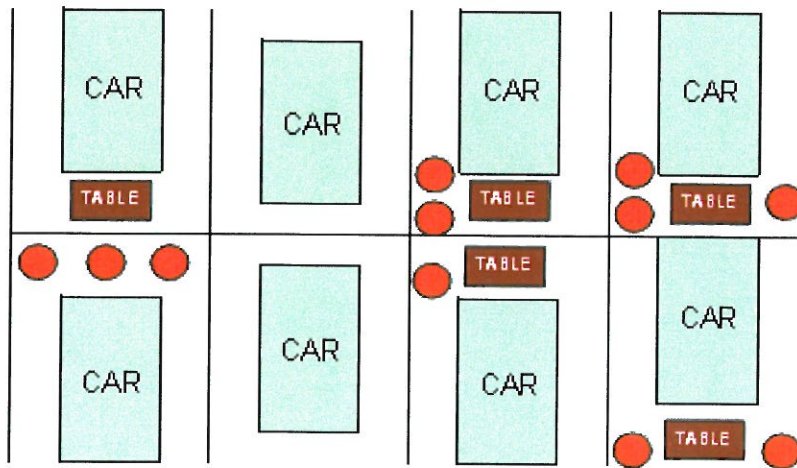

Tailgating Rules & Regulations

Tailgating is permitted in PNC Arena parking lots; however, it is limited to the area directly in front or behind your vehicle. Empty spaces may not be used for the purpose of tailgating or playing games, nor may patrons reserve additional spaces for themselves or others, only one stall per vehicle is allowed. If you need more room for tailgating or will be tailgating with a group, the Carter-Finley grass lots are your best option.

Correct Tailgate Set-up

To properly set up for tailgate, please keep all tables, chairs, coolers, grills, etc. within the parking stall. You may not take up extra stalls.

Incorrect Tailgate Set-up

Tables, chairs, coolers, games, and other items should not block other parking spaces. Empty parking spaces should be easily accessible at all times.

PNC Arena's Tailgating Policy will be strictly enforced by the parking department and local police officials. Thank you in advance for your cooperation.